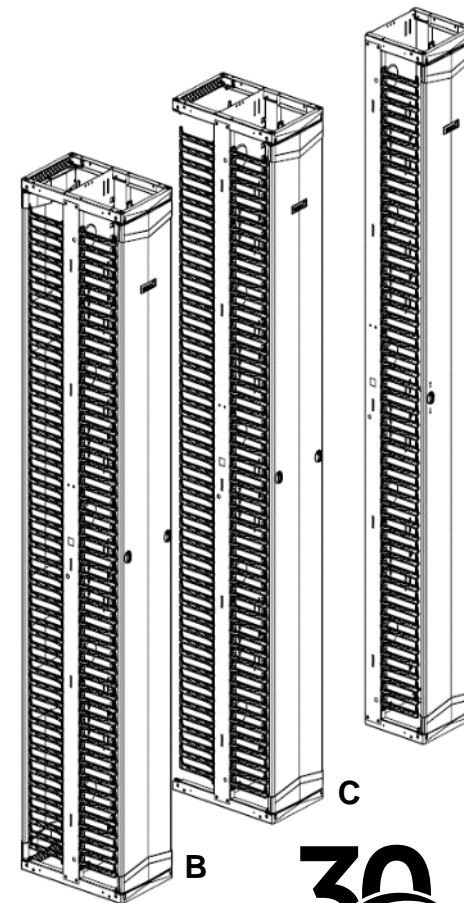

Nuevos números de parte Patch Runner

	Black Color			White Color	
Width	6 and 12"	6, 8, 10, 12"	6, 8, 10, 12"	6, 8, 10, 12"	6, 8, 10, 12"
Height	6.5 Foot	7 Foot	8 Foot	7 Foot	8 Foot
VCM Dual Sided 2 Doors (A)	PR2VD**79	PR2VD**	PR2VD**96	PR2VD**WH	PR2VD**96WH
VCM Dual Sided 1 Door (B)	PR2VSD**79	PR2VSD**	PR2VSD**96	PR2VSD**WH	PR2VSD**96WH
VCM Front Only 1 Door (C)	PR2VFD**79	PR2VFD**	PR2VFD**96	PR2VFD**WH	PR2VFD**96WH
VCM Dual Sided (No Doors)	PR2V**79	PR2V**	PR2V**96	PR2V**WH	PR2V**96WH
VCM Front Only (No Doors)	PR2VF**79	PR2VF**	PR2VF**96	PR2VF**WH	PR2VF**96WH
Door Only	PR2D**79	PR2D**	PR2D**96	PR2D**WH	PR2D**96WH

Sustituya** con los tamaños de puertas que se enlistan (06, 08, 10 y 12)
A y C son los productos liberados, los demás son para hacer pedidos

- **A- Cara doble (administrador frontal y superior) con 2 puertas**
- **B- Cara doble (administrador frontal y superior) con 1 puerta**
- **C- Cara doble (administrador solo al frente) con puerta**

A

B

C